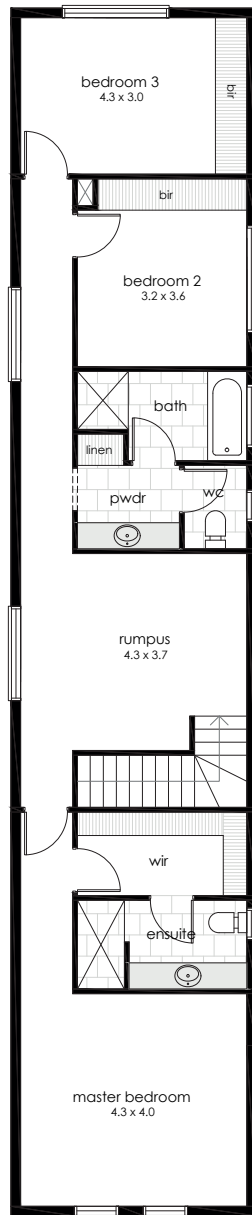

MAYA

3 2.5 2

DIMENSIONS

Living (lower)	102.6
Living (upper)	108.9
Garage	39.5
Porch	2
Outdoor living	14.1
Total area	2671m²
House width	8
House length	23.15

All facade images are for illustrative purposes only. Materials, colours and inclusions may vary.