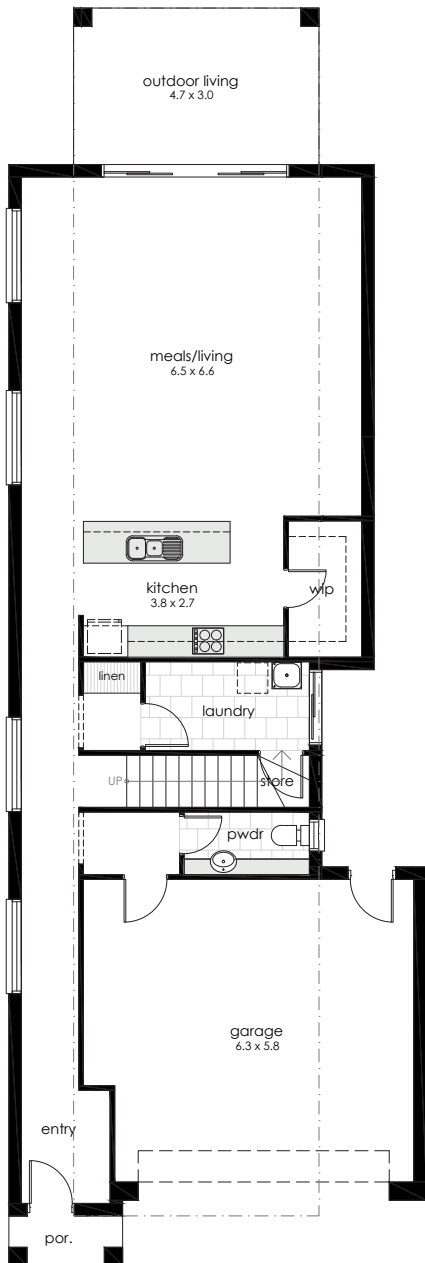

MAYA

3 2.5 2

DIMENSIONS

Living (lower)	102.6
Living (upper)	108.9
Garage	39.5
Porch	2
Outdoor living	14.1
Total area	2671m²
House width	8
House length	23.15

All facade images are for illustrative purposes only. Materials, colours and inclusions may vary.